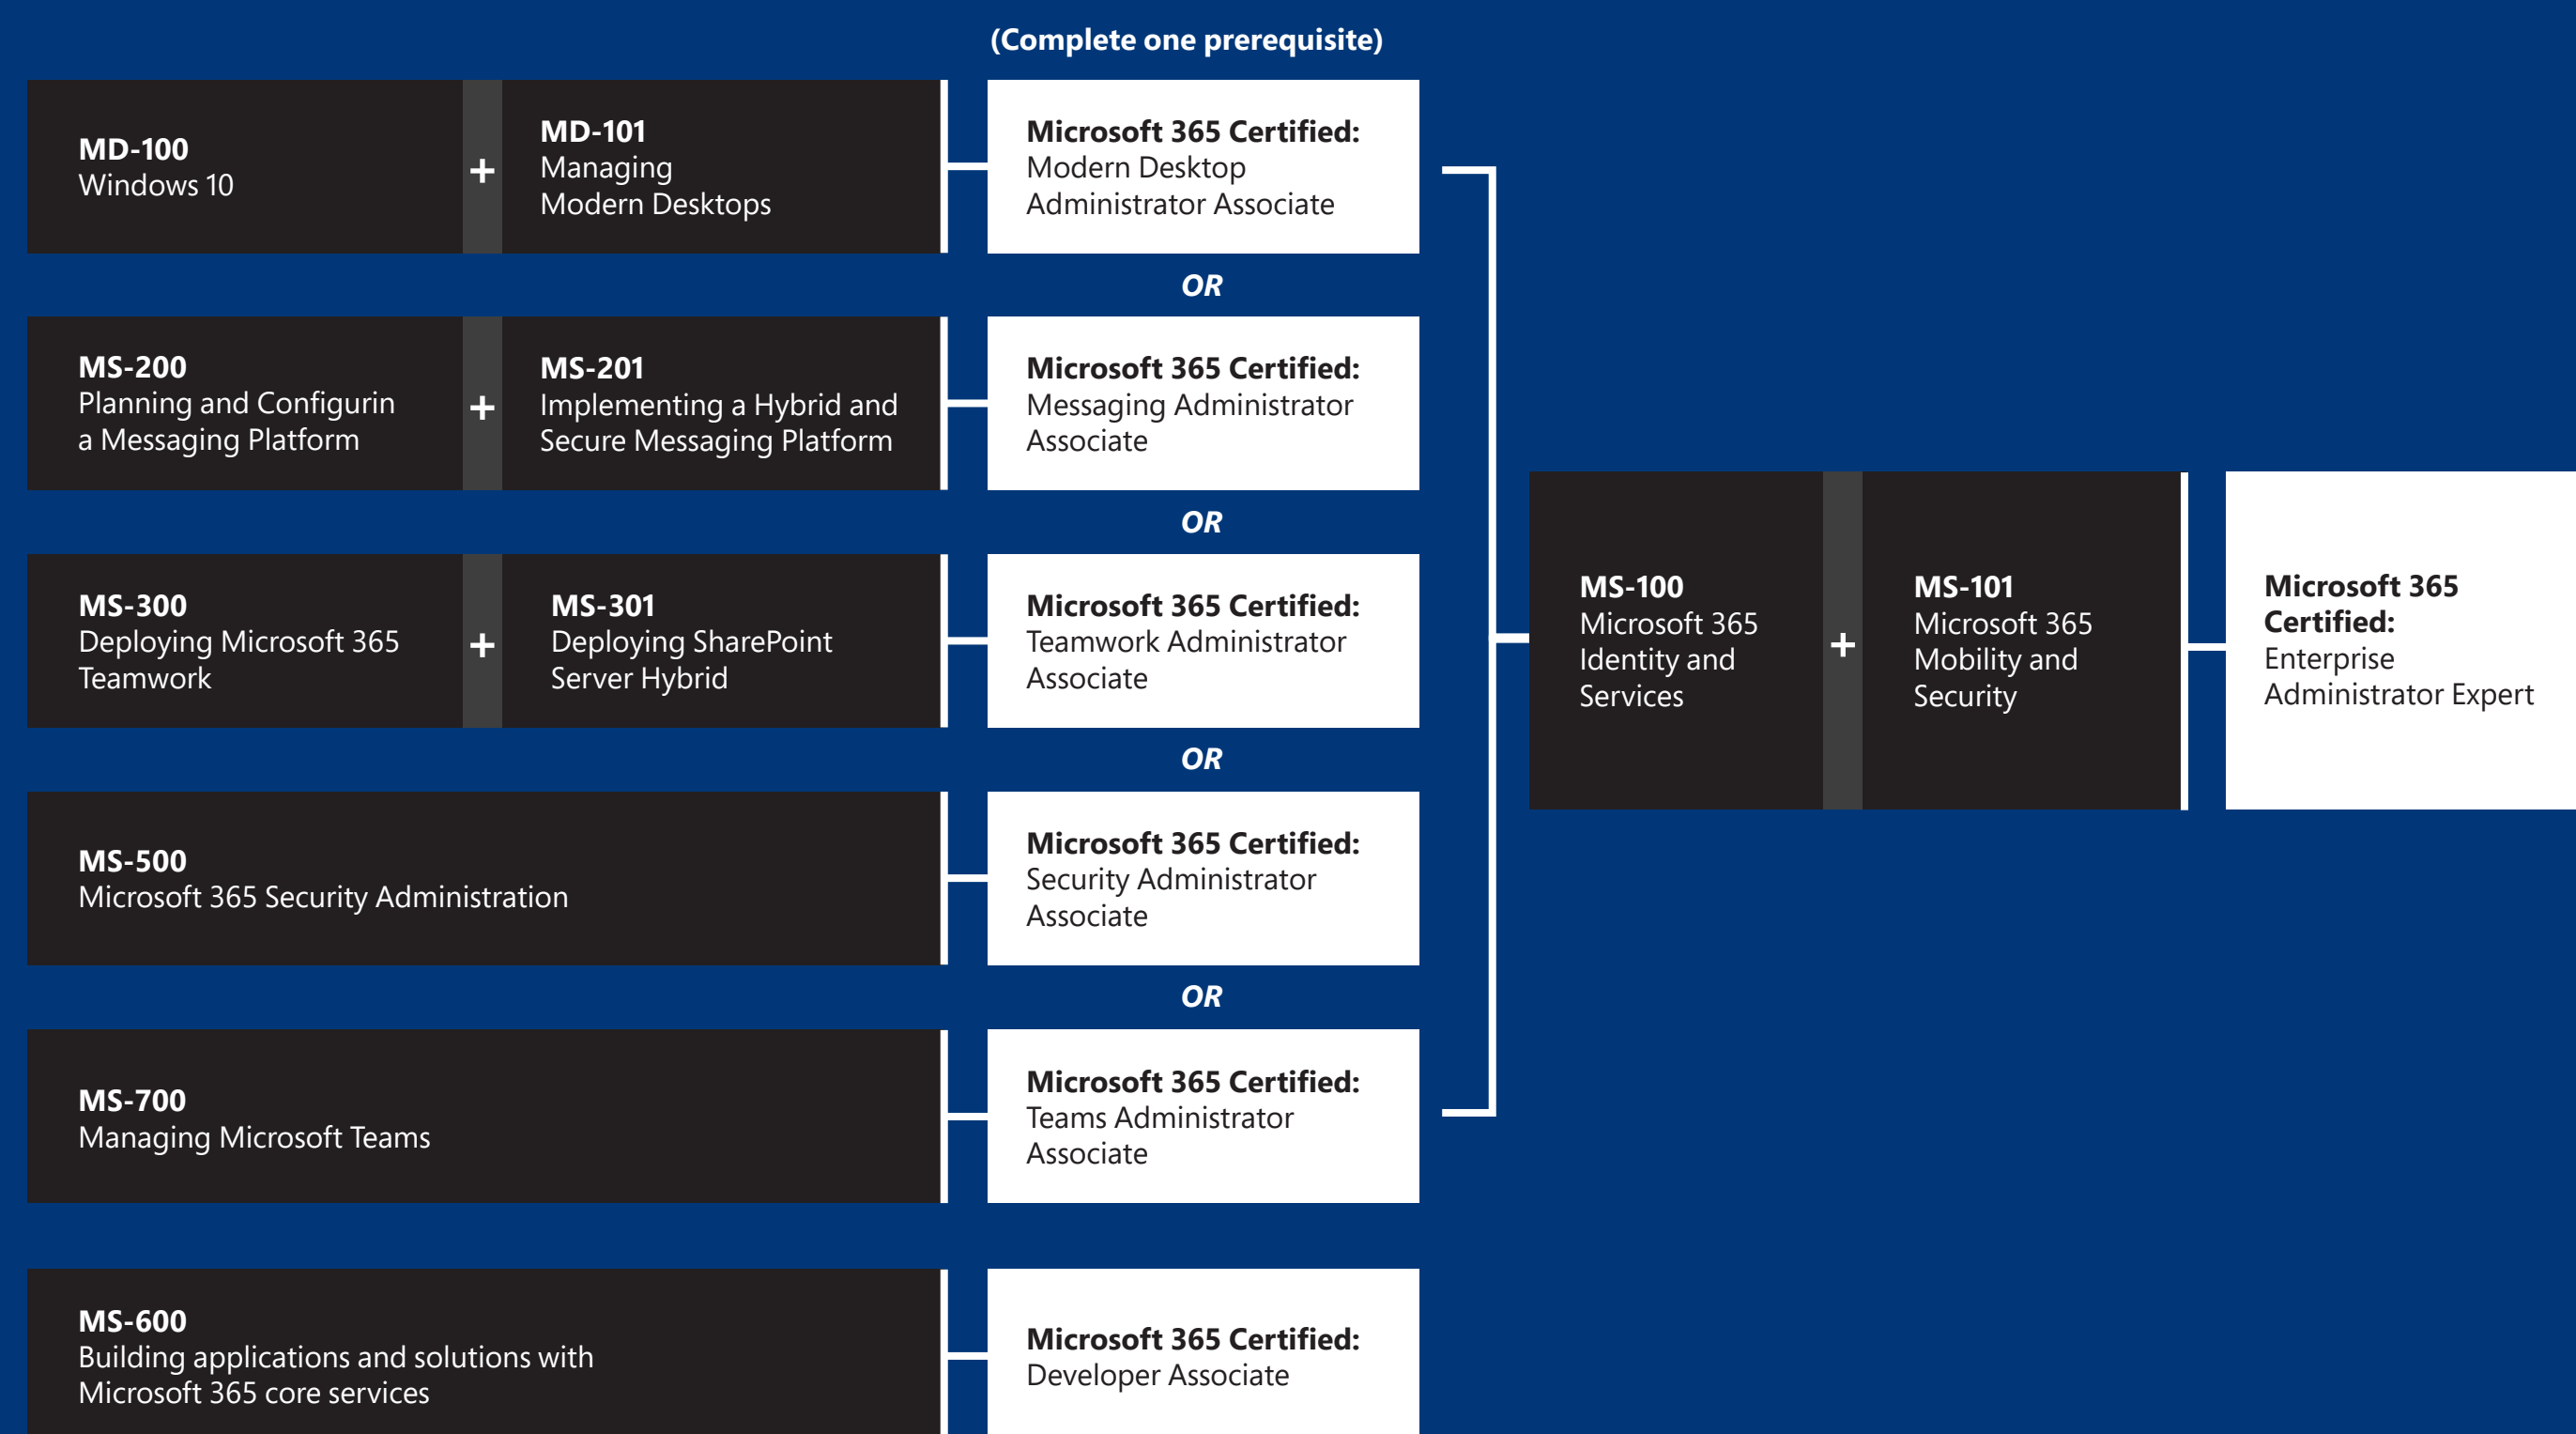

Microsoft Certifications

Microsoft Certifications are the industry's premier credentials for professional technologies.

Certification types:

- **Fundamentals** validates foundational understanding of Microsoft technologies and is optional for getting started
- **Role-based** validates technical skills required to perform industry job-roles on Microsoft platforms and technologies
- **Specialty** validates deep technical skills and ability managing industry solutions, including 3rd party solutions, on or with Microsoft platforms

Learn more at Microsoft.com/Certifications

Apps and Infrastructure

Data and AI

Modern Workplace

Business Applications

Fundamentals

(Associate)

Role-based

(Expert)

Specialty

Key
★ Exam in beta
★★ Beta exam coming soon

aka.ms/TrainCertPoster