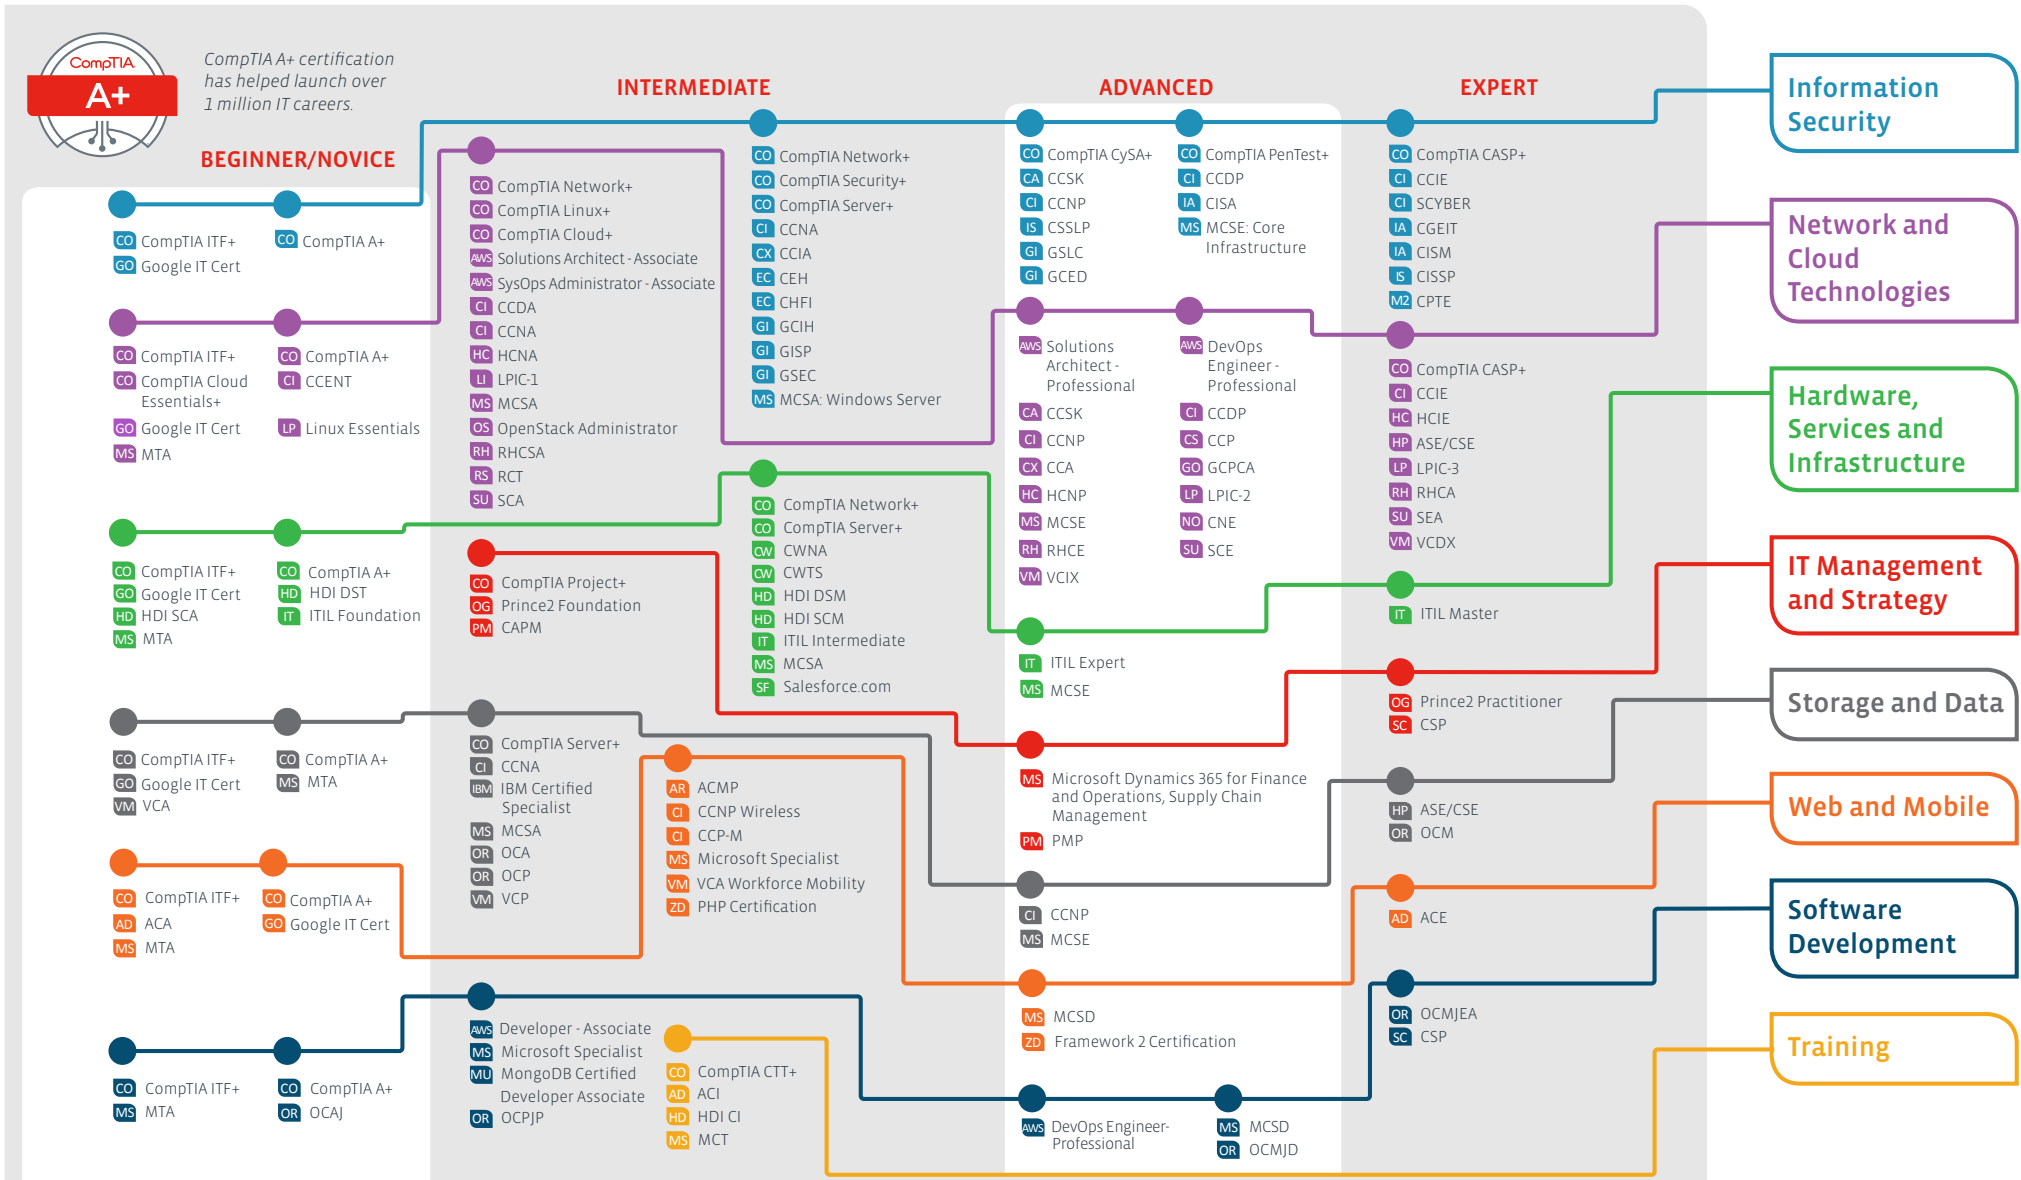

IT Certification Roadmap

Explore the possibilities with the CompTIA Interactive IT Roadmap at: CompTIA.org/CertsRoadmap

Certifications validate expertise in your chosen career. CertWizard is your best friend when it comes to IT certification service, CONTACT US to buy any IT certifications you need.

Computer literacy certifications validating end user skills include IC3 and ECDL/ICDL

Updated 9/2019

CO CompTIA Certifications

BEGINNER/NOVICE

CompTIA A+
CompTIA Cloud Essentials+
CompTIA ITF+

INTERMEDIATE

CompTIA Cloud+
CompTIA CTT+: Certified Technical Trainer

CompTIA Linux+
CompTIA Network+
CompTIA Project+
CompTIA Security+
CompTIA Server+

ADVANCED

CompTIA CySA+: Cybersecurity Analyst
CompTIA PenTest+

EXPERT